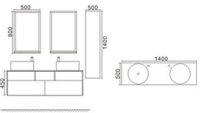

SLT-T737
Cabinet: 1200x455x600mm
Mirror: 500x50x700mm